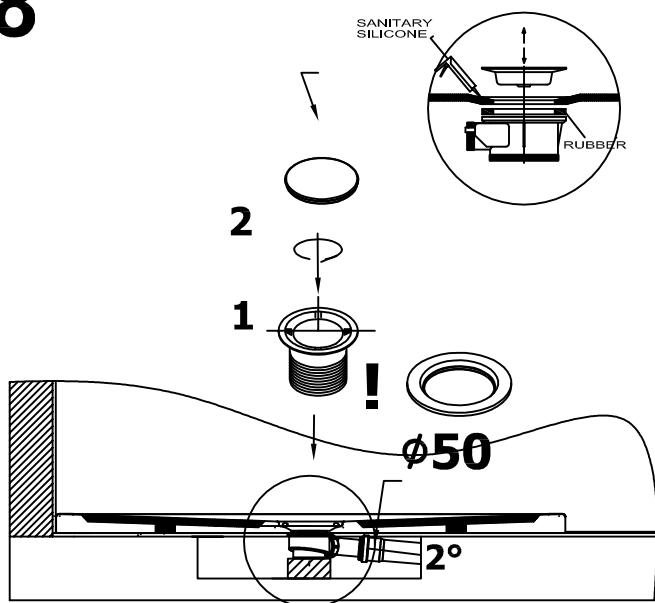

RE-WALK

1

REZANJE TUŠ KADI
SHOWER TRAY CUTTING
DUSCHTASSE SCHNEIDEN
BAC À DOUCHA COUPE

	A	B
RE-WALK 180X80	180	800

	A	B
RE-WALK 140X80	1400	800
RE-WALK 140X90	1400	900

2

3

4

5

RE-WALK

2/2

6

7

8

9